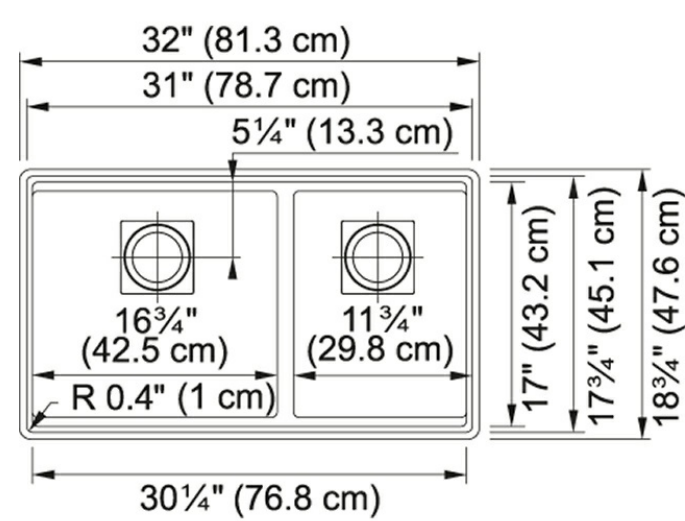

### Technical Drawing

### Product Dimensions

Length overall	32"
Width overall	18 3/4"
Length of large bowl	17 7/16"
Width of large bowl	17 3/4"
Depth of large bowl	9 1/2"
Length of small bowl	12 7/16"
Width of small bowl	17 3/4"
Depth of small bowl	9 1/2"
Minimum Cabinet Size	36"